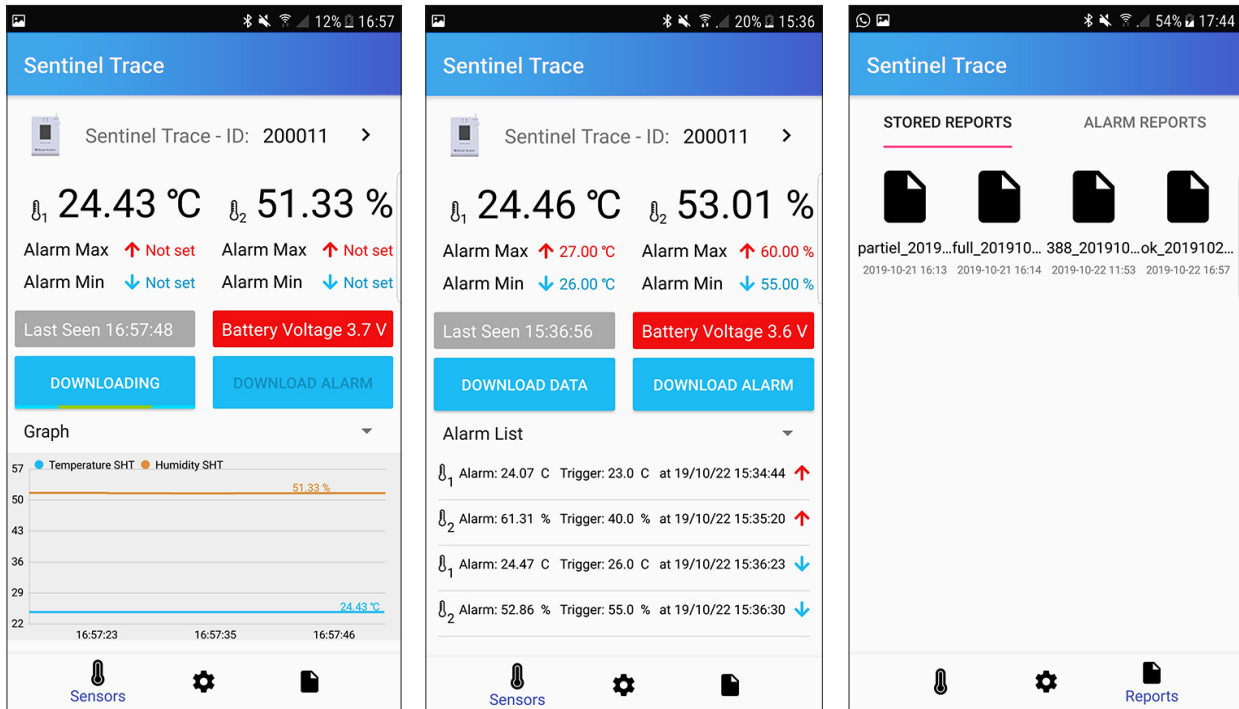

¹ A single or a dual probe can be connected to the datalogger

Sentinel Trace 2.6" Display

State of-the-art Bluetooth Datalogger

Number of Probe Inputs	Multiple number and types of probes		
Type of Probe	Trace:SNT-X-1	Trace:SNT-X-2	Trace: SHT-X
Range	-30°C to +70°C (-22°F to +158°F)	-50°C to +70°C (-58°F to +158°F)	-40°C to +70°C (-40°F to +158°F)
Accuracy	±0.75°C in the full range	±0.25°C in the full range	±0.3°C, ±3%RH typical
Resolution	0.01°C or °F	0.01°C or °F	0.01°C or °F, 0.01%RH
Certifications/Compliance	ISO 17025, A2LA, NIST		
Traceable to NIST for accuracy	Yes		
AC Power	Yes		
Battery power	Yes		
Battery Type	Rechargeable Li-Ion		
Battery Life	Up to 6 months		
Display Type	2.2" 320x240 TFT LCD w/Touch Panel		
Min/max Temperature Display	Yes		
Datalogging Capacity	Up to 655,360 data		
Data Download	Through Bluetooth		
Downloaded Data Format	CSV File		
Unique ID for each Thermometer	Yes		
Setting the Time and Date	Via App		
Hi/Lo Alarms and Time/Date Stamps	Yes		
Setting Alarms Thresholds	Via App		
Alarm State Indicators	red LED, Audio Alert, Flashing Display		
Number of Stored Alarms Events	Up to 10		
Stored Measurement Interval	From 2/min to 1/day		
Refresh Rate	5 seconds		
Reports	Yes		
Apps for Data Viewing	iOS and Android		

Sentinel Trace 2.6" Display Features

- Connected sensor, interacting with an Android/iOS app via bluetooth
- Ability to set independent upper and lower alarm on each probe
- Stores up to 10 alarms events retrieved on the app.
- Alarms can be downloaded via bluetooth into a csv file format directly through the app
- Possibility to log up to 128000 datapoints
- Data can be downloaded via bluetooth into a csv file format directly through the app
- Sampling period settable in a range of 2/min to 1/day
- Compatible with several kind of probes (see specification sheet)
- Firmware update possible via the app, allowing to constantly improve device functionalities